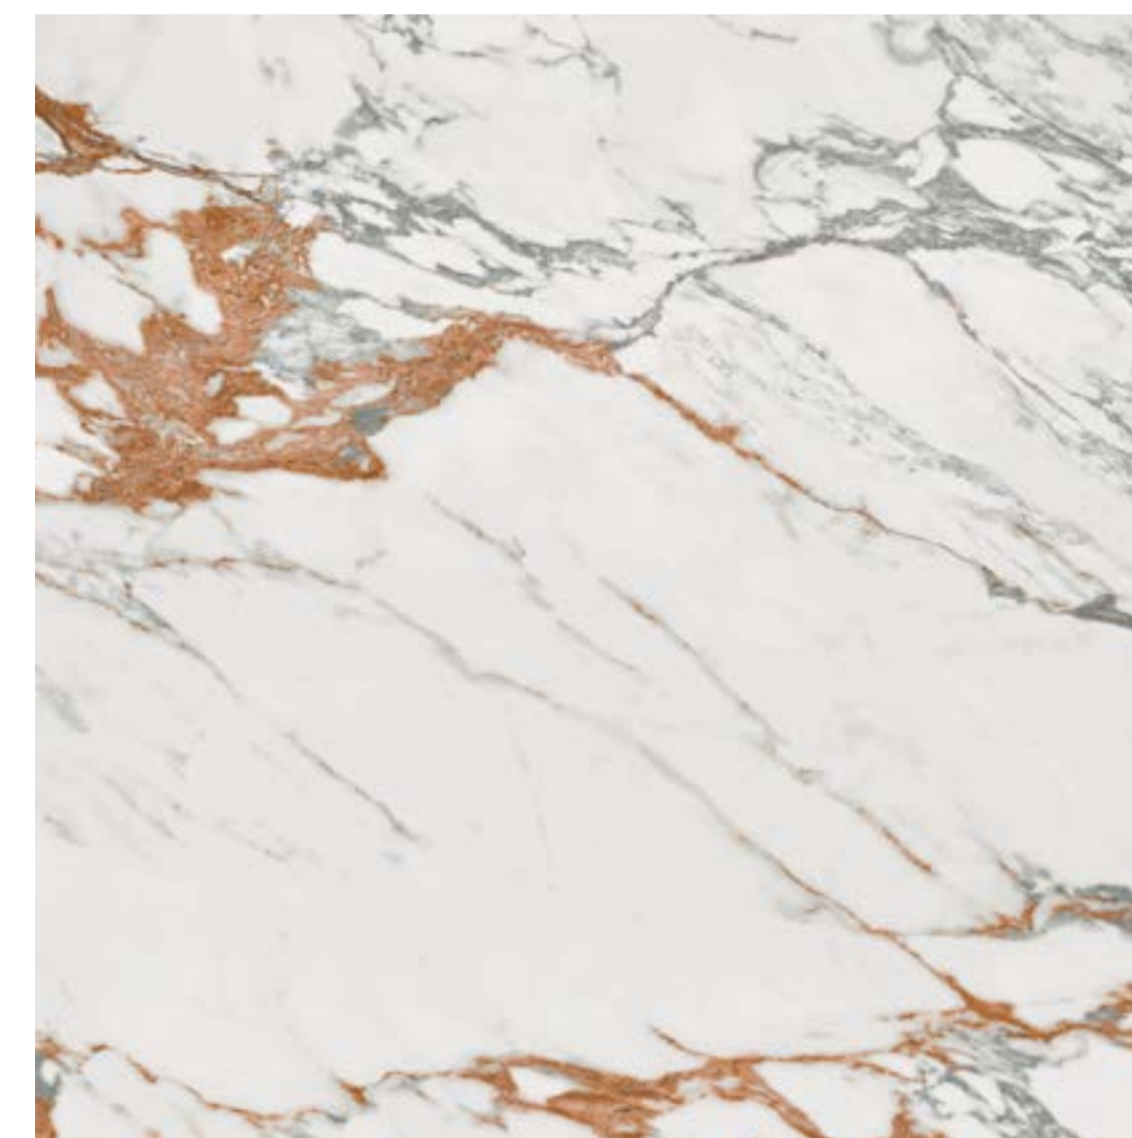

Barroque

120x120
Acabado Pulido
Porcelánico Esmaltado Ultra Brillante
Pared: Interior | Exterior | Fachada
Piso: Interior | Residencial | Comercial ligero