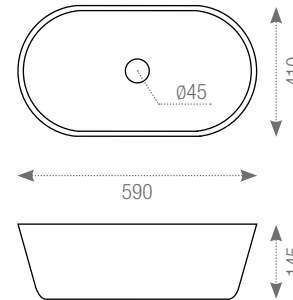

Pintado a mano / Hand painted