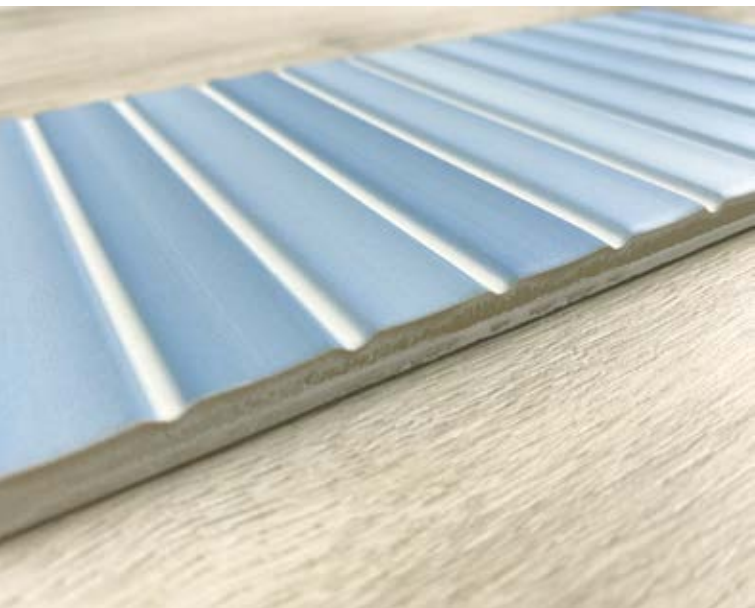

188913 Kit-Kat Mosaic Sky Matt 11,5x23,1 cm./4,5"
188905 Zement White 90x90 cm. / 35.4"x35.4"
188908 Zement White 60x120 cm./23.6"x47.2"