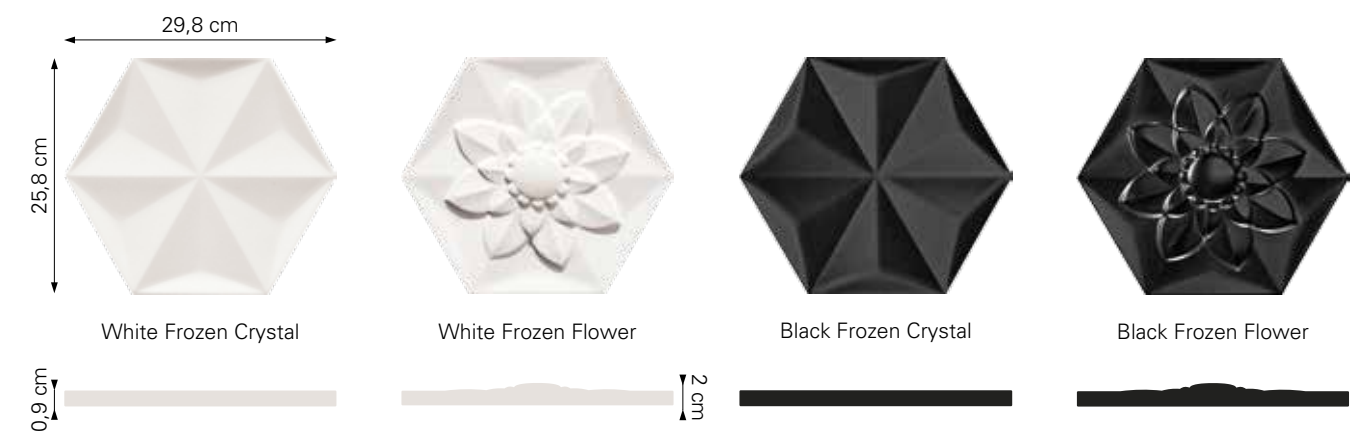

AREA TECNICA
TECHNICAL SECTION

CARATTERISTICHE TECNICHE / TEST DATA

Test	ISO	Valore prescritto Established limits	Frozen Garden
Assorbimento d'acqua Water absorption	10545-3	> 10%	18,9 %
Rettilineità degli spigoli Straightness of sides	10545-2	+/- 0,5% max +/- 1,5 mm max	Conforme alla norma Complies with the standards
Resistenza agli sbalzi termici Thermal shock resistance	10545-9		Resistente Resistant
Resistenza ai prodotti chimici Resistance to chemical attack	10545-13		Conforme alla norma Complies with the standards
Resistenza alle macchie Stains Resistance	10545-14	Min Classe 1; Max Classe 5 Min Class 1; Max Class 5	Classe 5 Class 5

MISURE E PESI / WEIGHT AND DIMENSIONS

	Frozen Crystal	Frozen Flower	Frozen Garden
Formato / Size	29,8x25,8 cm	29,8x25,8 cm	-
Spessore / Thickness	9 mm	9-20 mm	-
Pezzi per scatola / Pieces per box	12	6	7+2*
Quantità per scatola / Quantity per carton	0,70 m²	0,35 m²	0,525 m²
Peso / Weight	~ 12,4 Kg/m²	~ 15,4 Kg/m²	~ 12,7 Kg/m²
Peso per scatola / Weight per carton	~ 8,7 kg	~ 5,4 kg	~ 6,7 kg
Scatole per pallet / Cartons per pallet	60	60	60
Quantità per pallet / Quantity per pallet	41,76 m²	20,88 m²	31,5 m²
Dimensioni paletta / Pallet dimensions	cm 80x120x90h	cm 80x120x90h	cm 80x120x90h
Peso pallet / Pallet weight	~ 522 kg	~ 324 kg	~ 402 kg

* n.7 Frozen Crystal + n.2 Frozen Flower