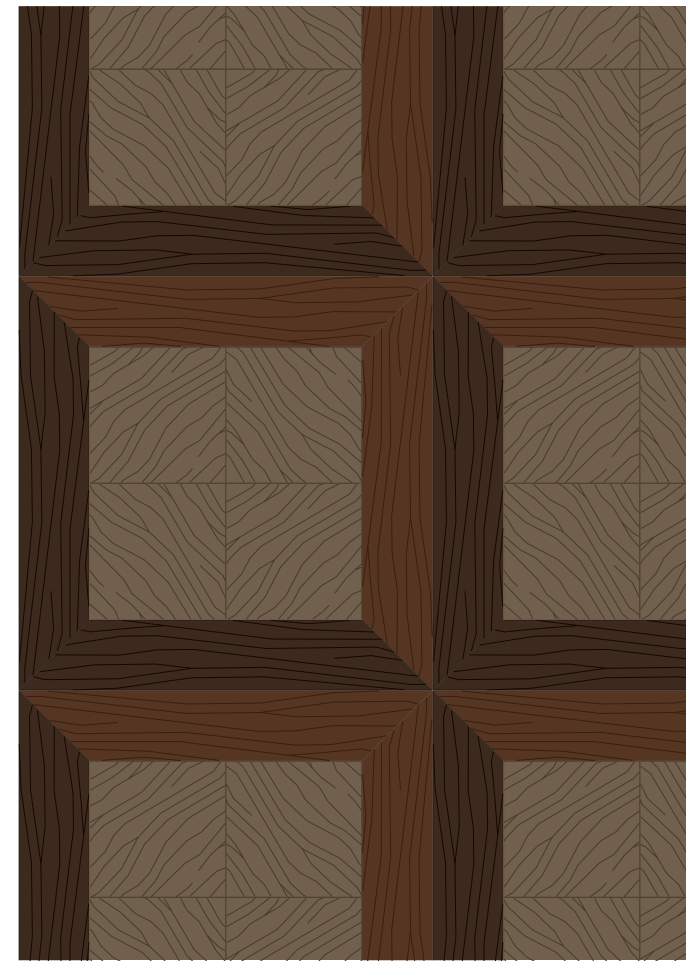

ZEUS PHI

Marron Glacé, Moka, Cuoio