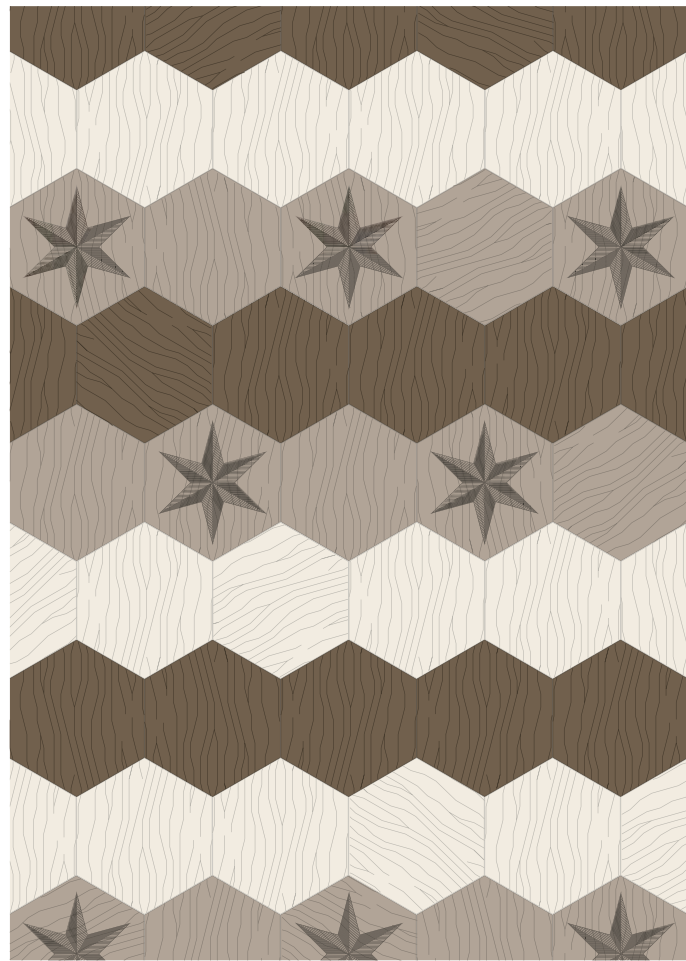

HILLSTAR MASTER

Sugar, Pearl, Marron Glacé