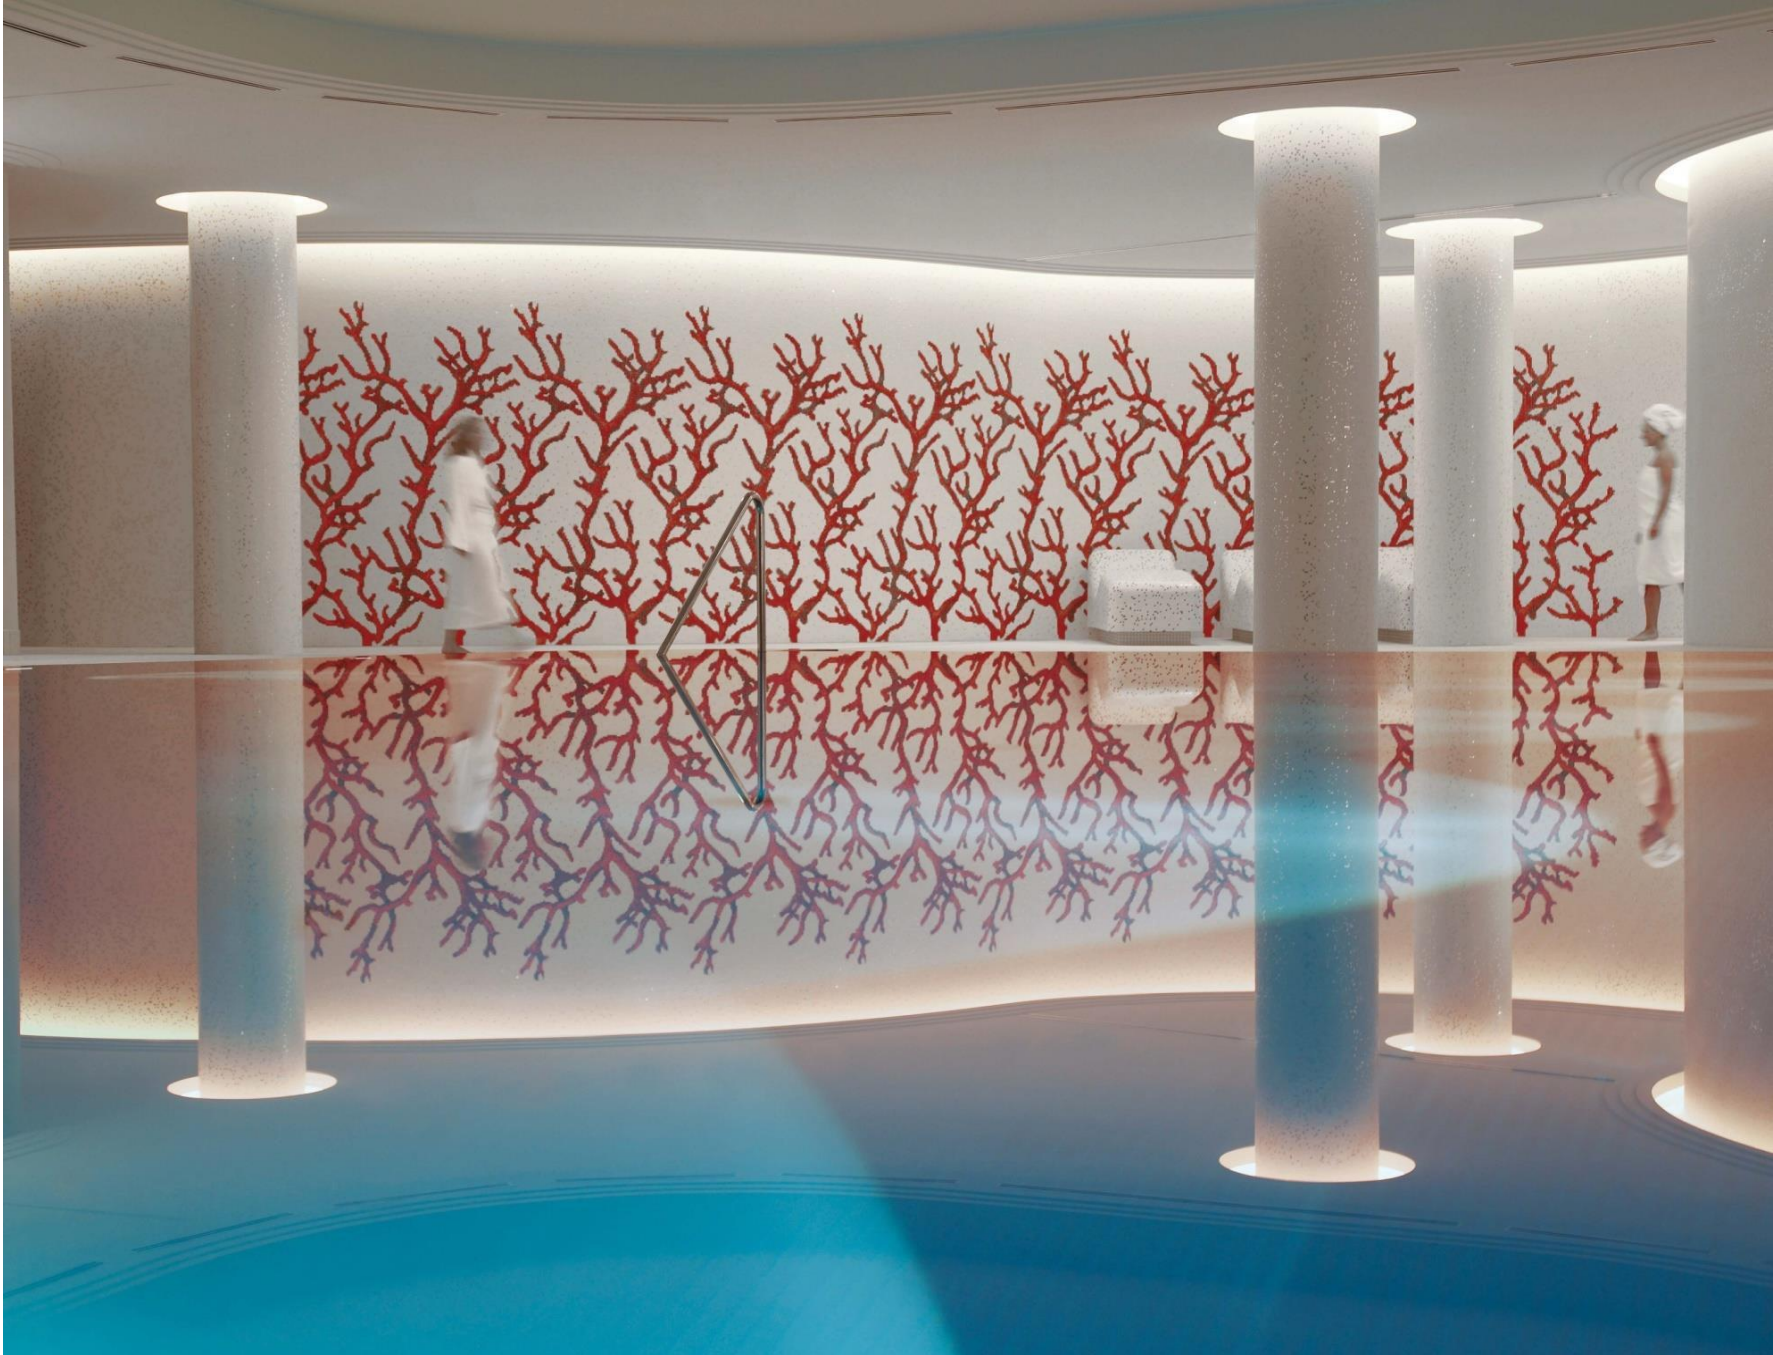

ORTENSIA

132

Bulgari Hotel, London  
design Antonio Citterio, Patricia Viel and Partners  
Mosaic: Oro Bis 10.302

Swimming pool in U.S. –  
Décor Damasco Opale,  
by Carlo Dal Bianco

Otros  
Proyectos Bisazza.