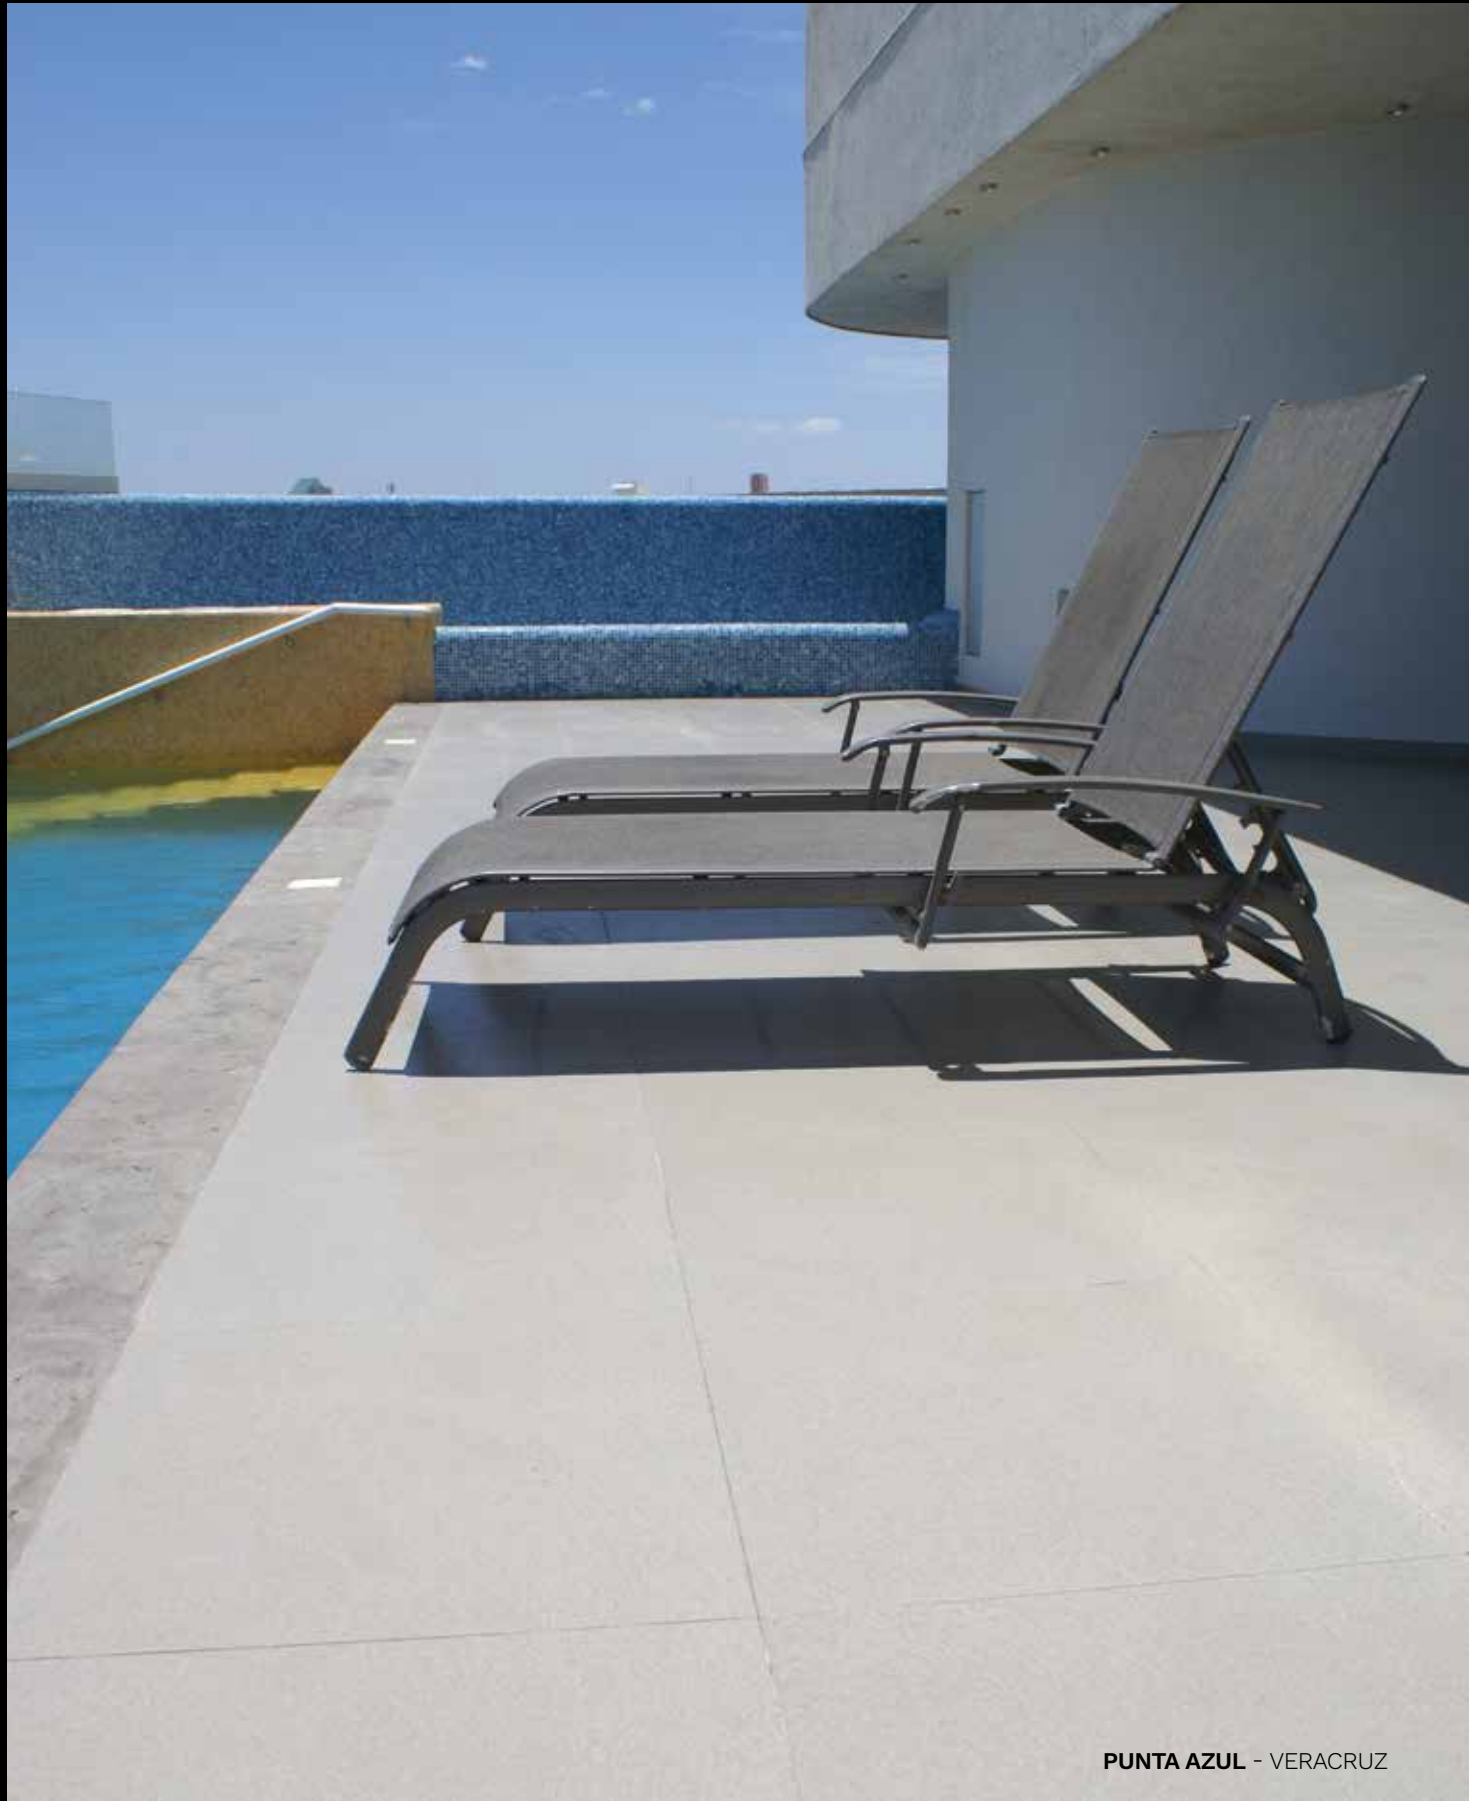

MAZDA - GUADALAJARA

PUNTA AZUL - VERACRUZ