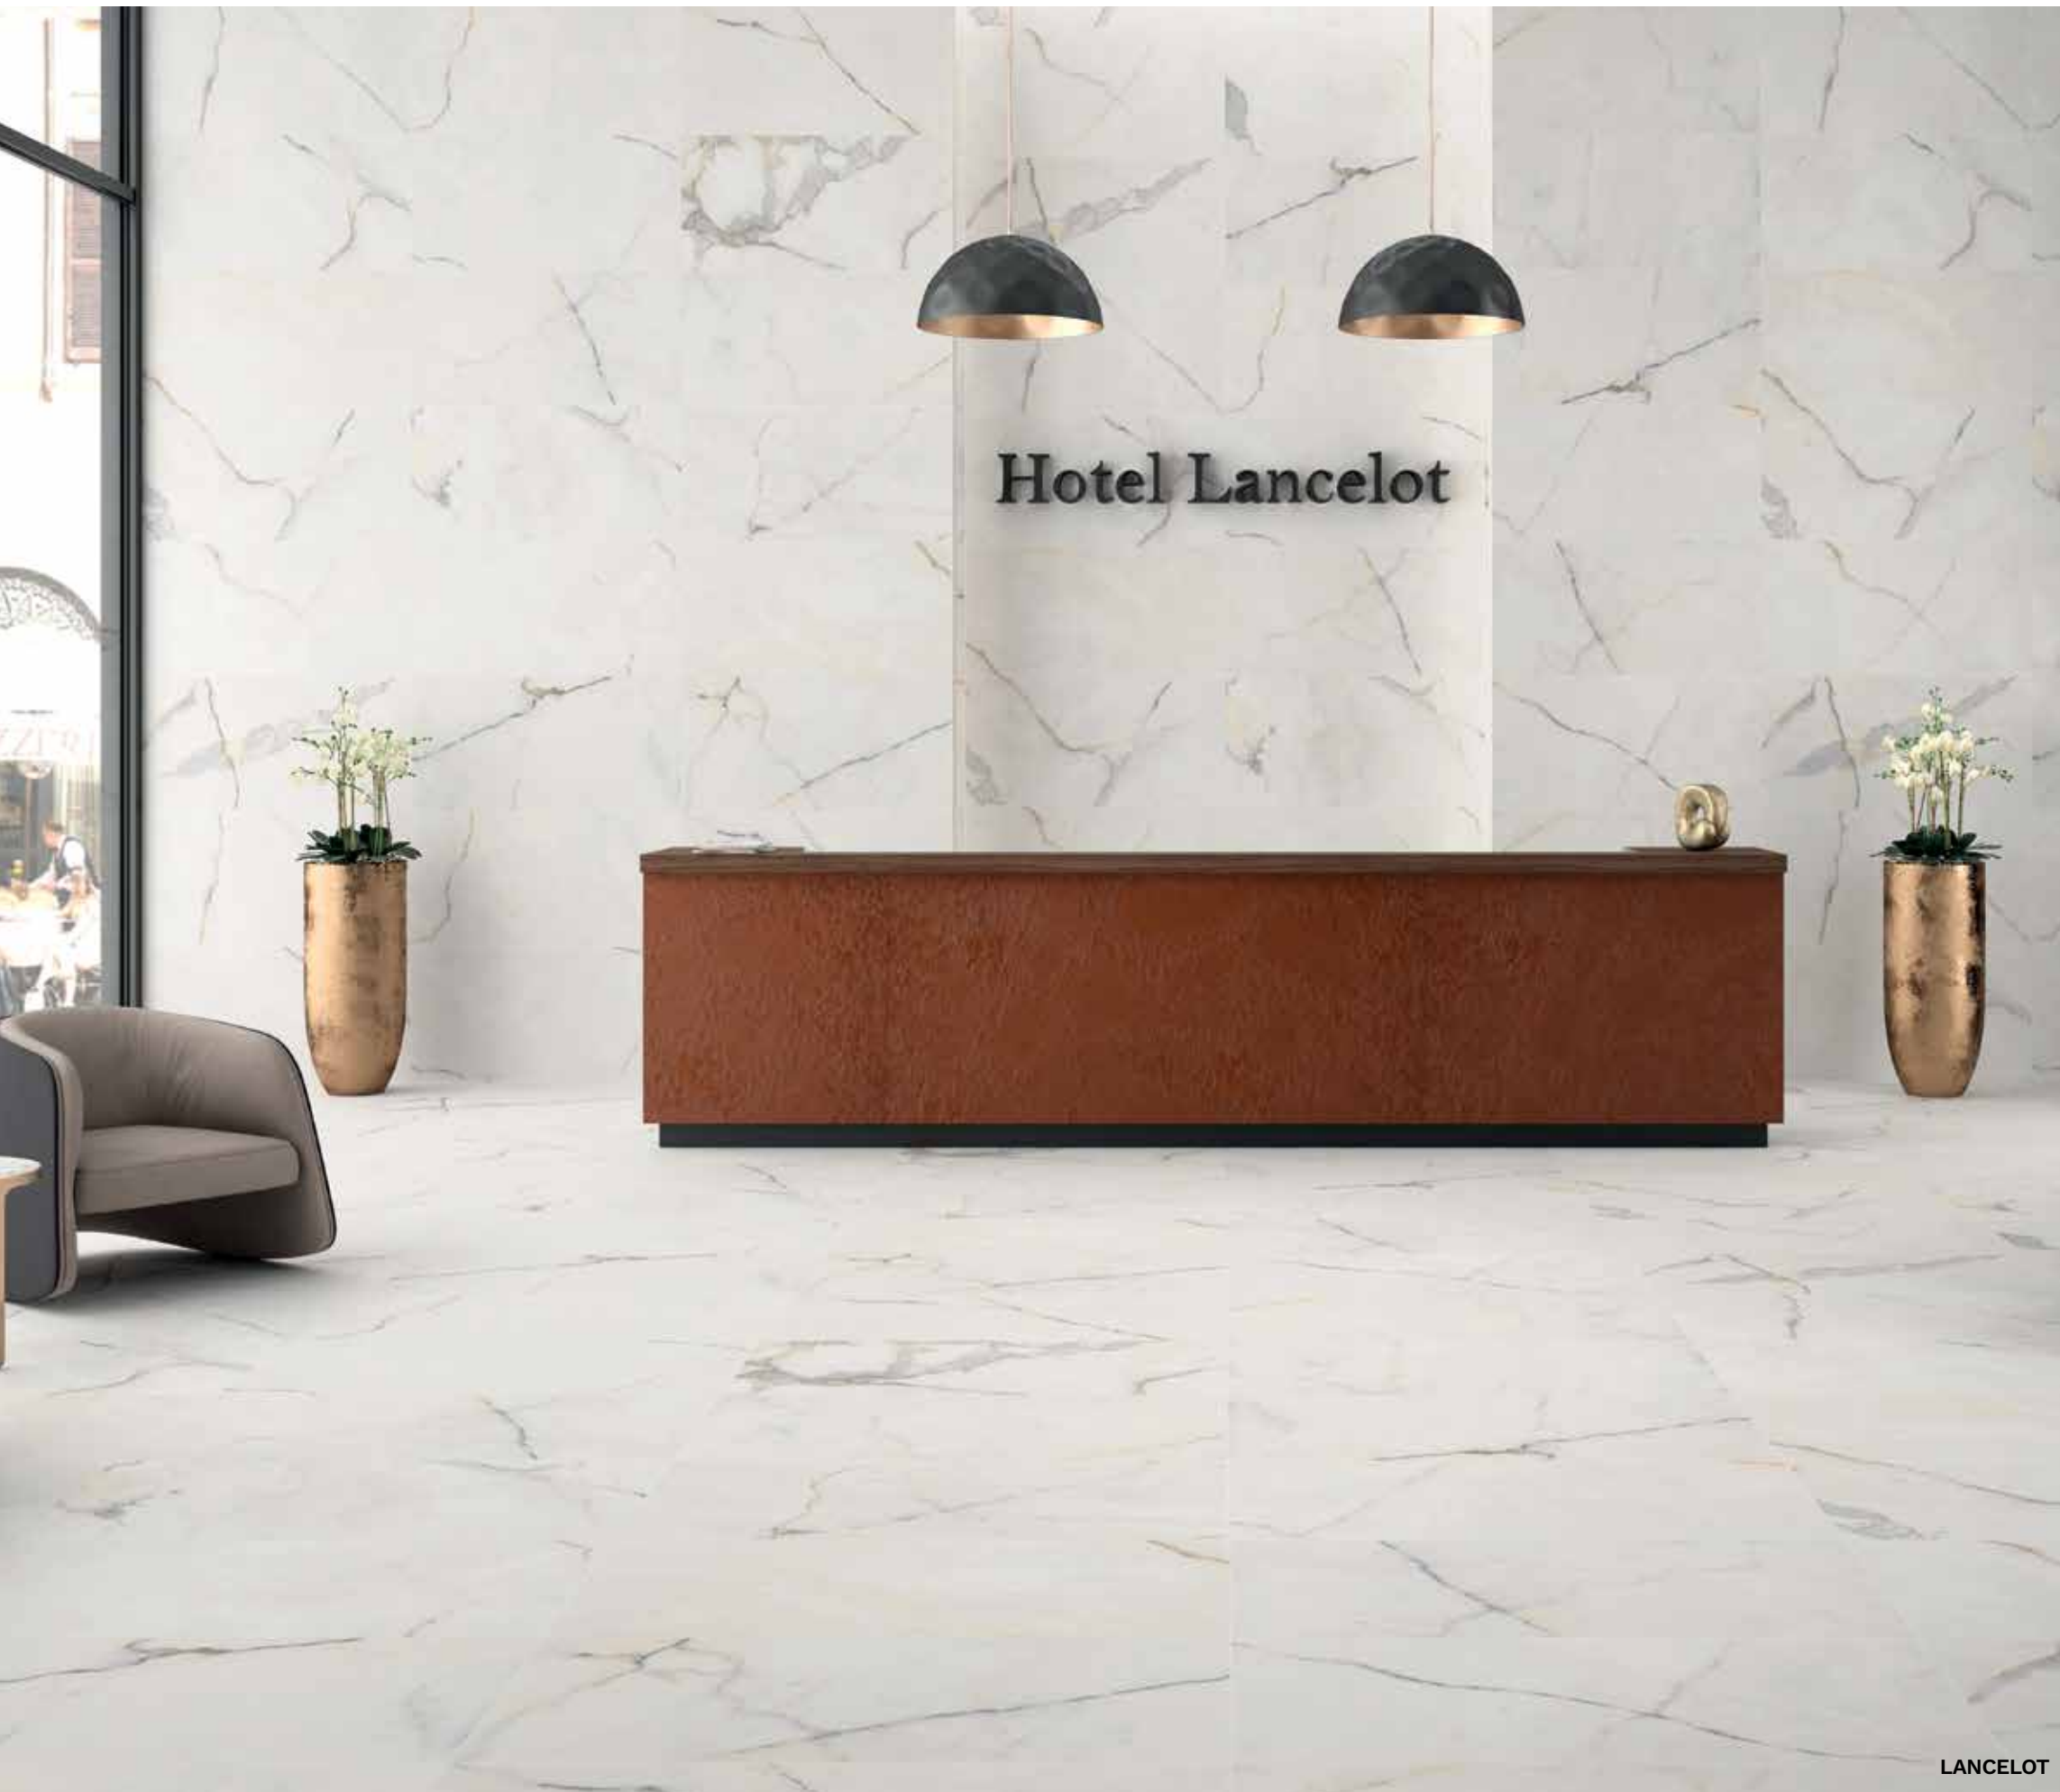

Sand

Grey

DESERT GREY

INFINITY

ITALIAN ONIX

Dark

Light

LANCELOT