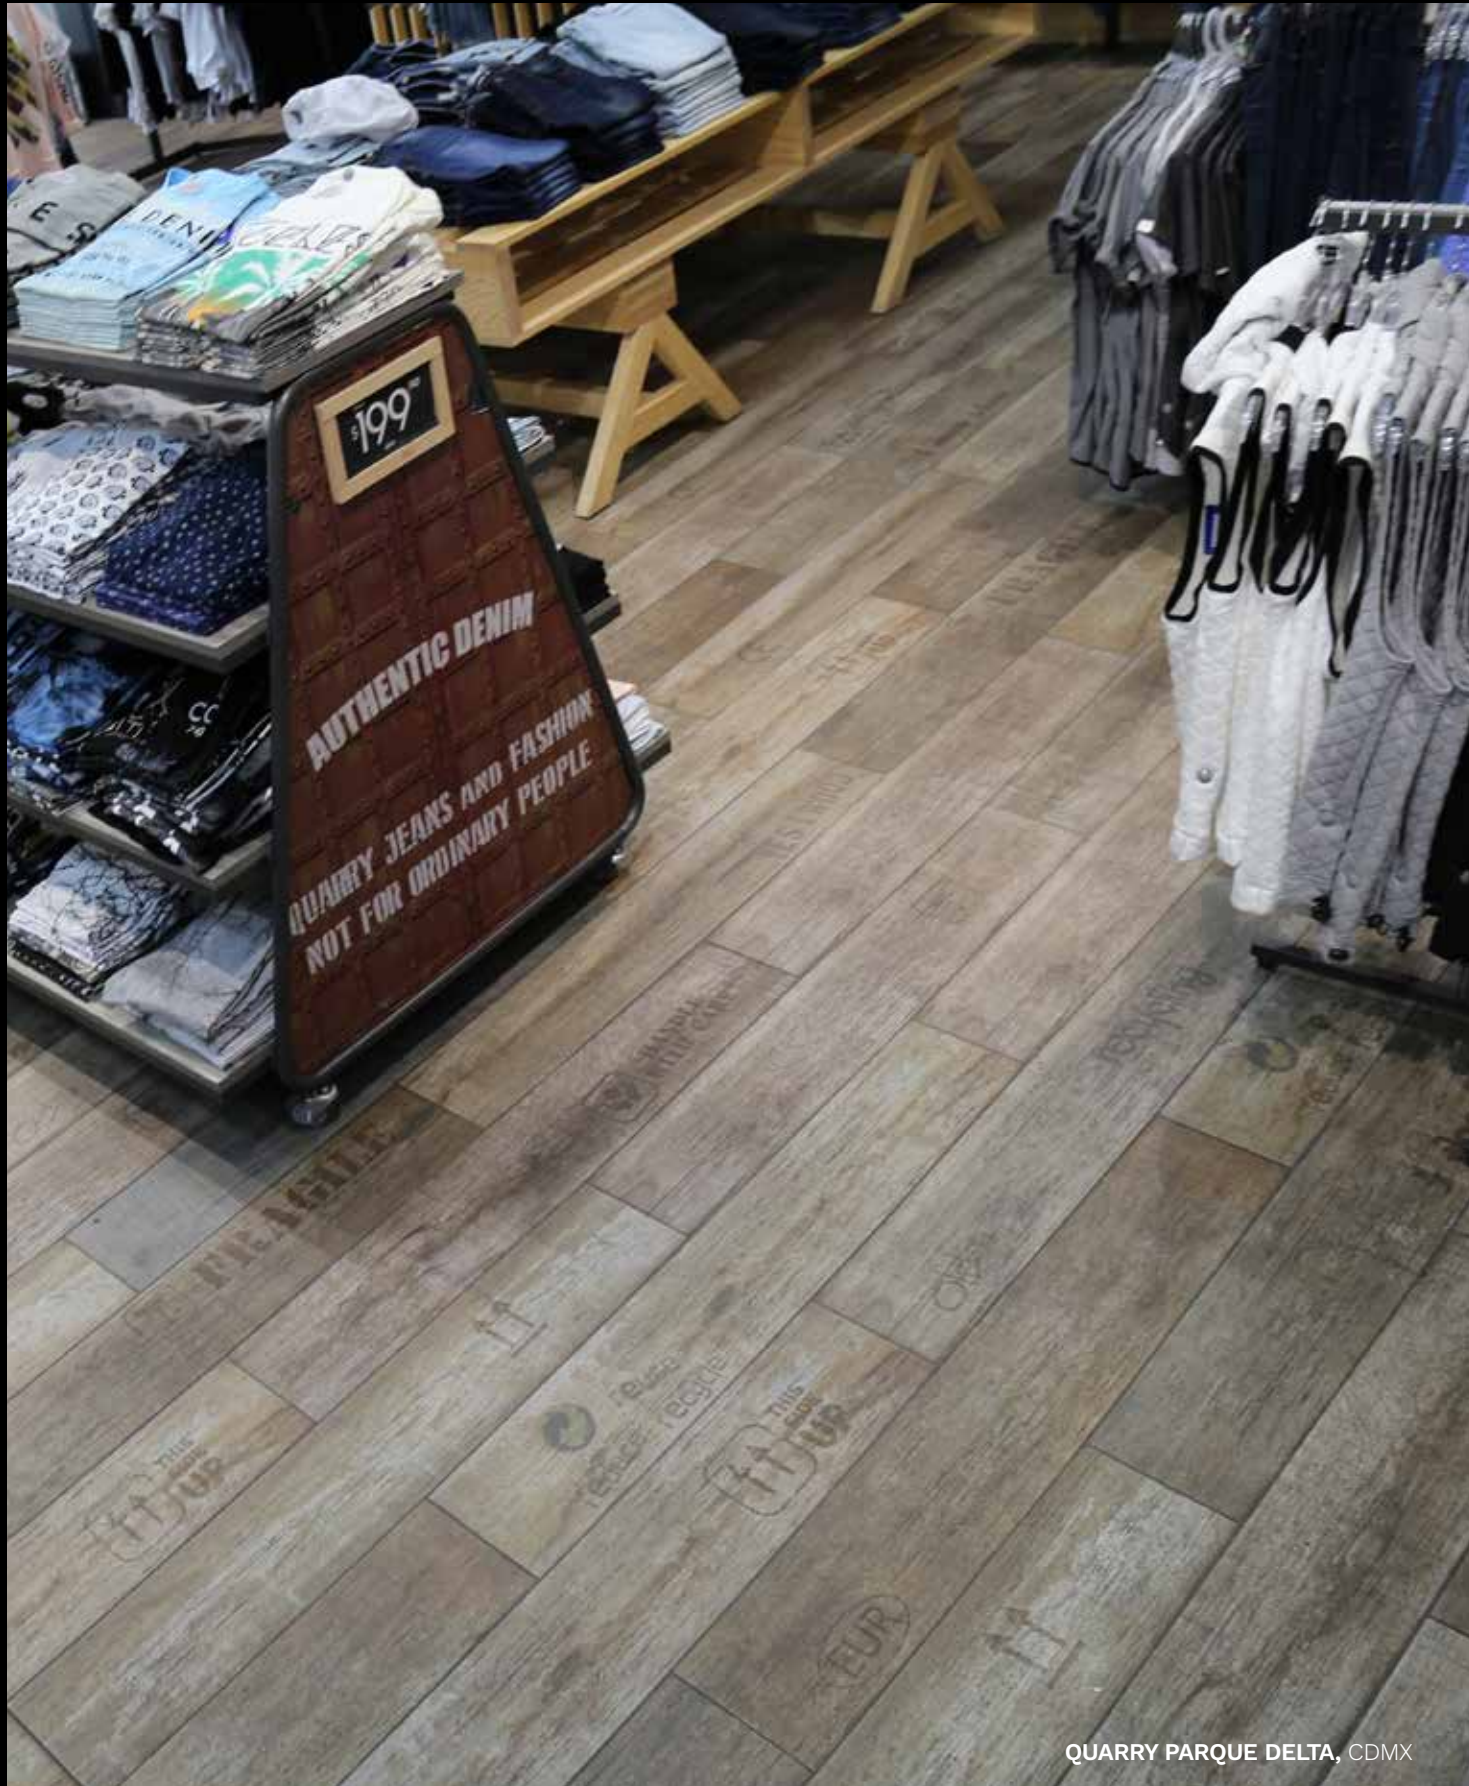

PIER 57 - PUERTO VALLARTA

AGENCIA LINCOLN

CONDominio PALAZZO

QUARRY PARQUE DELTA, CDMX

SUBURBIA

MCDONALD'S

ADIDAS

RESTAURANTE STONE AGE