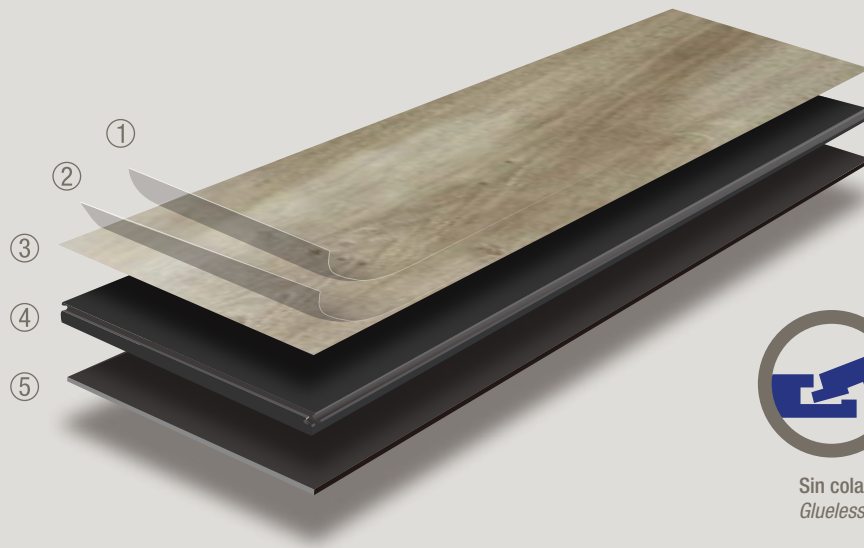

¿POR QUÉ CLICK&FLOOR? / WHY CLICK&FLOOR?

Su núcleo a base mineral y su capa de protección aportan unas prestaciones de resistencia y estabilidad muy superiores a las del vinilo estándar LVT, ofreciendo múltiples ventajas.

Its mineral-based core and its protective layer provide resistance and stability benefits far superior to those of standard LVT vinyl, offering multiple advantages.

Sin cola
Glueless

Fácil de instalar
Easy to install

- ① Capa de protección UV (cuarzo y uretano) / *UV protection layer (quartz and urethan)*
- ② Capa de desgaste 0.55mm ultra resistente / *0.55mm Ultra-resistant wear layer EIR embossing*
- ③ Capa decorativa con relieve sincronizado / *Deep structured decorative layer*
- ④ Núcleo rígido a base de piedra caliza <65% y PVC >35% / *Rigid core limestone-based <65% and PVC > 35%*
- ⑤ Capa de insonorización de 1mm (material virgen IXPE-P) / *1mm IXPE soundproof backing*

CLICK&FLOOR

Textura con aspecto natural
Texture with natural look

Apto para toda la casa.
Perfect for the whole house.

Sistema click extra hermético
Extra hermetic click system

Apto para suelo radiante
Suitable for underfloor heating

Reducción acústica
Reduction acoustics

Apto para mascotas
Pet friendly

100% Impermeable
100% Waterproof

Ultra resistente
Extra resistant

Estable al calor y a la luz solar
Stable to heat and sunlight

Fácil limpieza
Easy to clean

30
Year
Residential

15
Year
Light Commercial