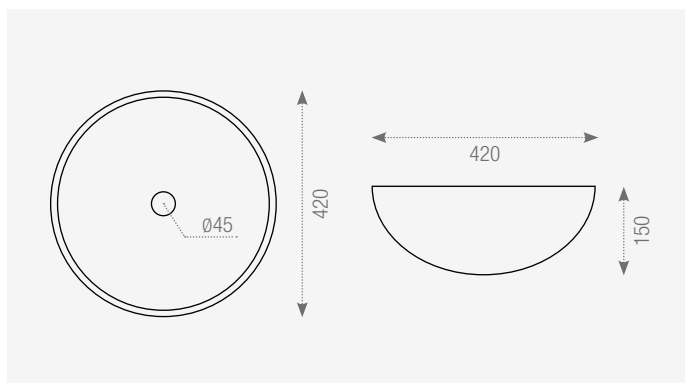

LAVABOS & CARACTERÍSTICAS TÉCNICAS / WASHBASINS & TECHNICAL INFORMATION

CRISTAL / GLASS