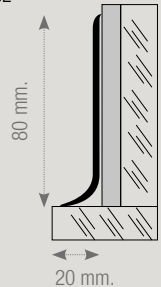

188340 RODAPIÉ FLEXI 8X200 D582