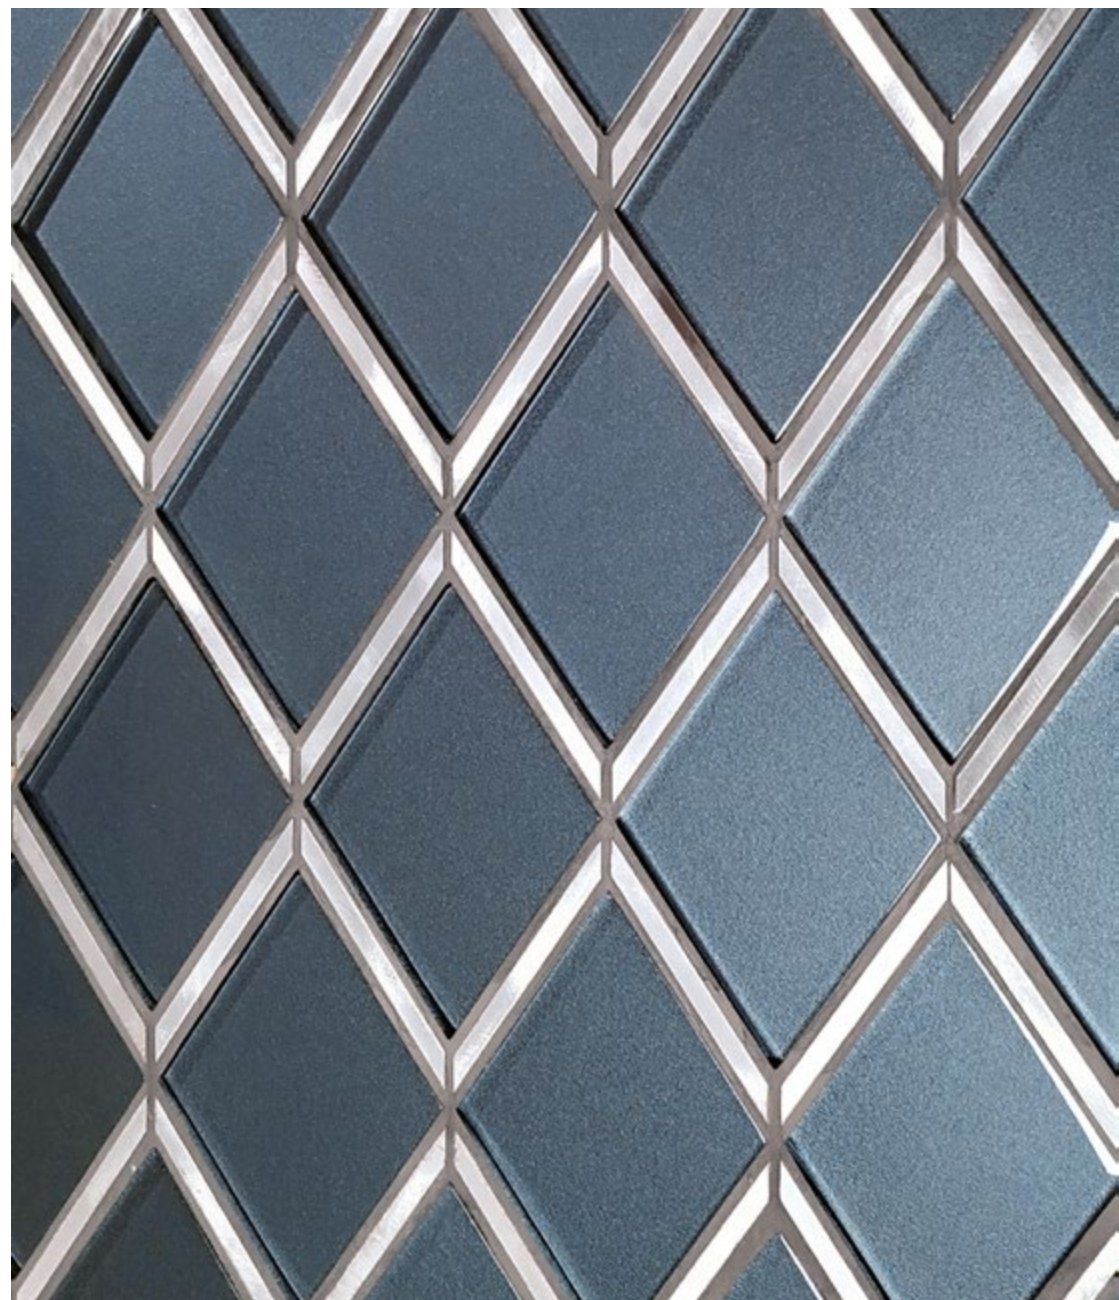

• • •

• = Ok C = Consultar/Consult

187968 Status 26,5x30 cm./10.4"x11.8"

• • •

• = Ok C = Consultar/Consult

187753 Madera Roble 30x30 cm./11.8"x11.8"

• • •

• = Ok C = Consultar/Consult