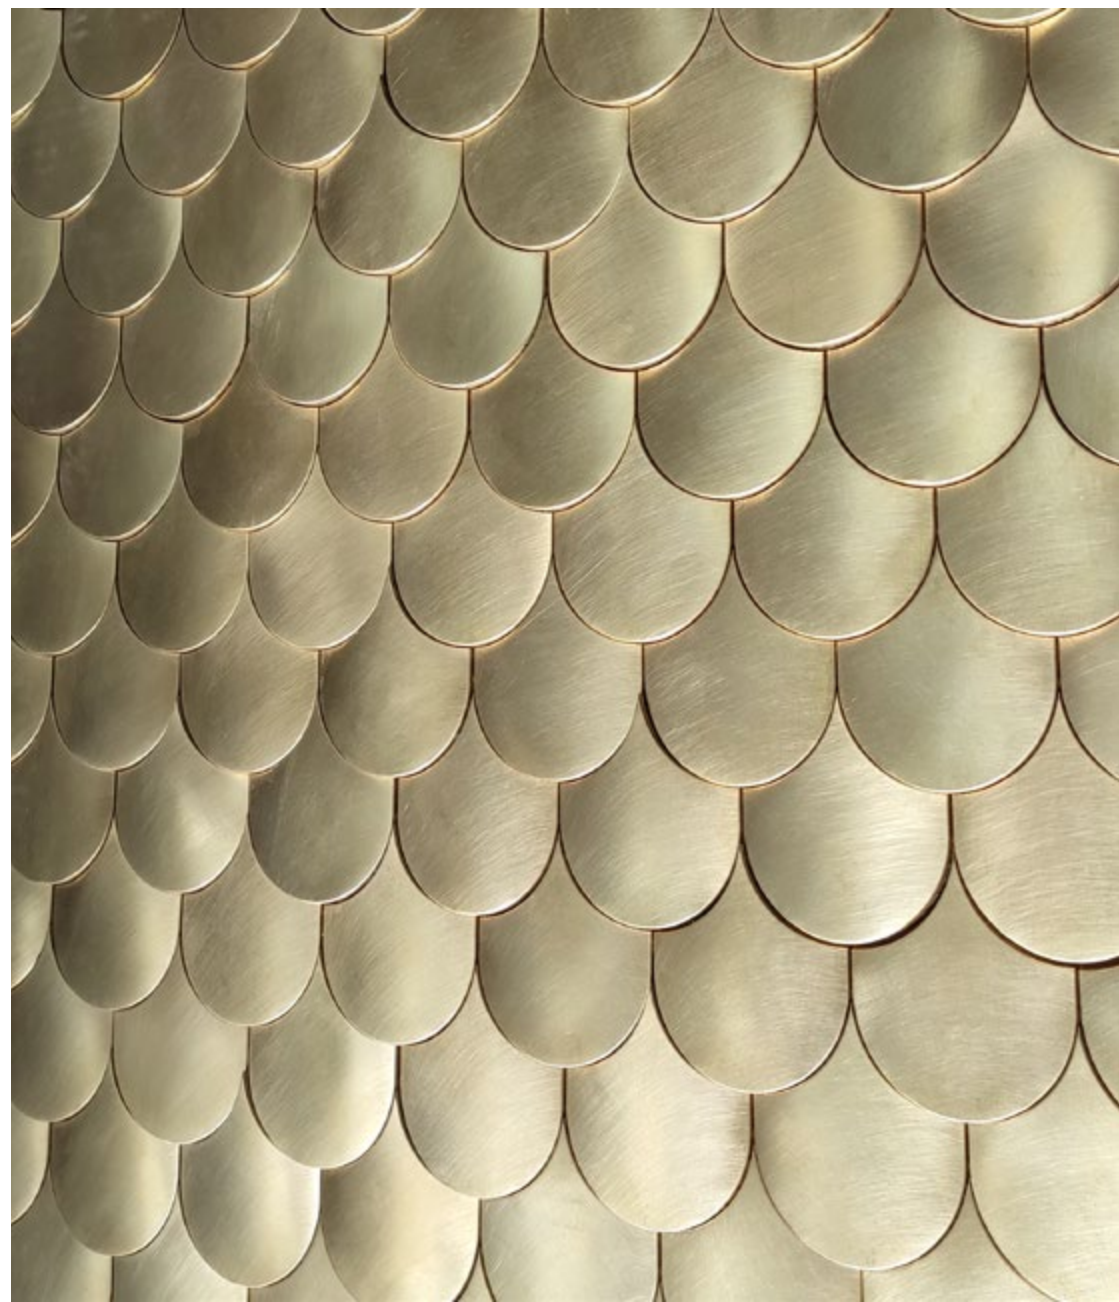

•	•													

● = Ok C = Consultar/Consult