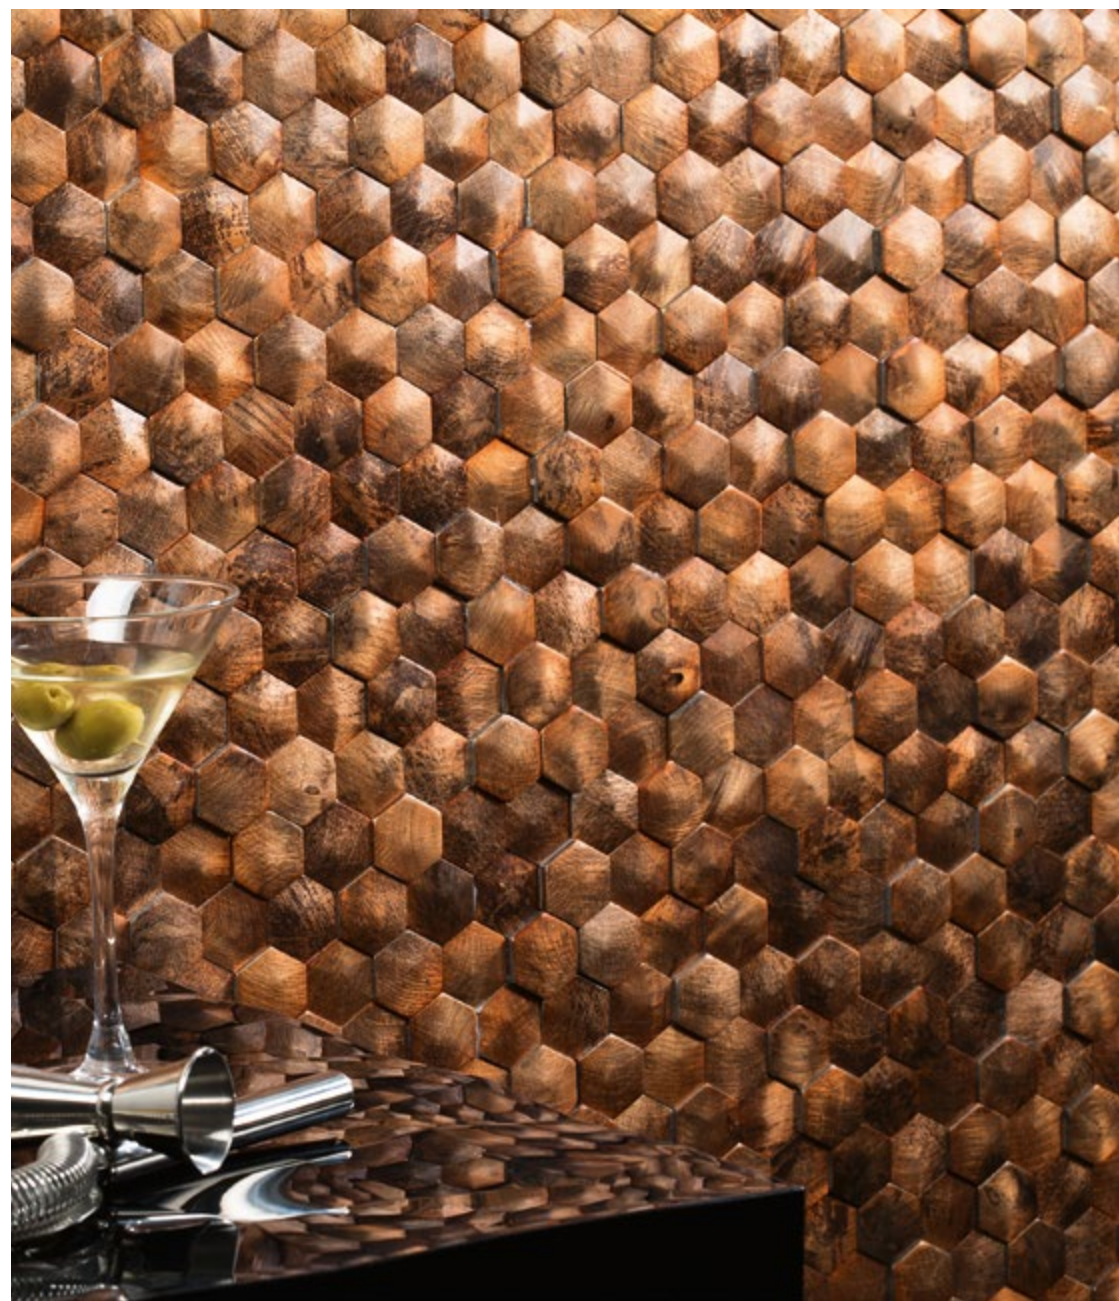

• •

• = Ok C = Consultar/Consult

187542 Corten 26x30,2 cm./10.2"x11.9"

• •

• = Ok C = Consultar/Consult

187728 Diurne Oxide 60x120 cm./23.6"×47.2"											
	•	C	•	•	C	•	•	•	•	•	•
187707 Halley Gold 28,4x30 cm./11.2"×11.8"	•	•	•	•	•	•	•	•	•	•	•