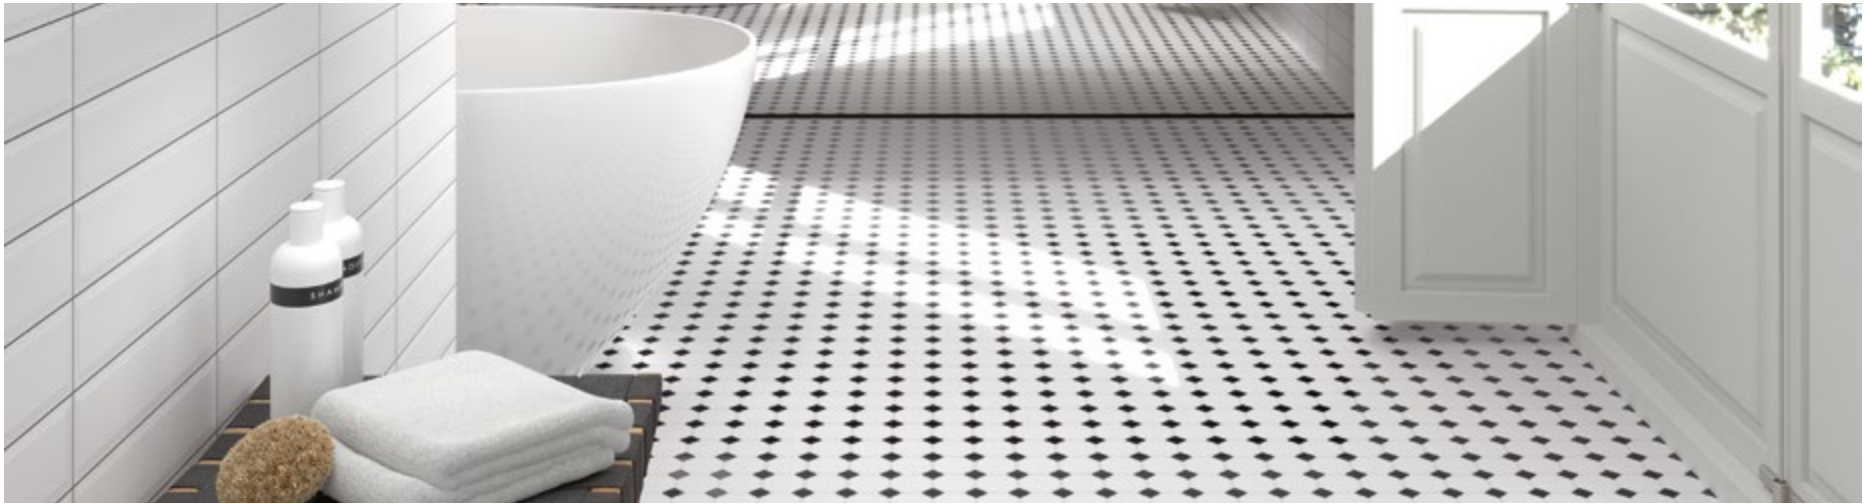

• = Ok C = Consultar/Consult

- 187962 Talisman 30x30 cm./11.8"x11.8" • • • • C • • •

• = Ok C = Consultar/Consult

CONTRACT MOSAICS

Venta a cajas completas
Sold per complete boxes

ESTRATOS / ESTRATOS

186548 Estratos Quarzita-Dk
18x35 cm./7.1"x13.8" M964