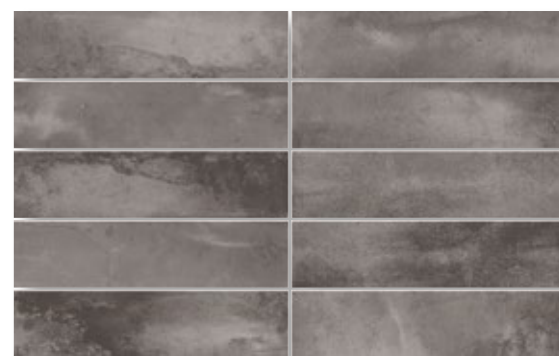

187857 Abstract Blue
M917

187858 Abstract Antracite
M917

187857 Abstract Blue

187854 Abstract Decor
187855 Abstract Smoke
187609 Lavabo Antic Metal

187854 Abstract Decor

RELIEVE

7,5×30 cm./3"×11.8"
9 mm. de espesor/thickness