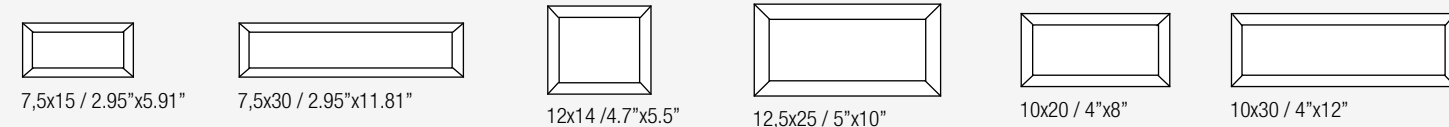

PICCOLA PROJECTS

PROYECTOS A MEDIDA // BESPOKE PROJECTS
REVESTIMIENTO PASTA BLANCA // WHITE BODY WALL TILES

Dune pone a disposición de los arquitectos e interioristas un servicio de producto personalizado para sus proyectos públicos y privados.

Una selección de formatos de revestimiento en pasta blanca, disponibles en 80 colores RAL, para los proyectos más exigentes.

Crea tu propio producto y escoge:

- Un formato Piccola entre los 13 disponibles
- Uno de nuestros 80 colores
- Pide tu muestra y ¡CREA TU PROYECTO!

DUNE offers architects and interior designers a customized tile service to make your design a reality.

A selection of white body tiles, available in 80 RAL different colours, that will make your most demanding projects come true.

Create your own tile by choosing:

- A PICCOLA format among the 13 available.
- One of the 80 colours available.
- Ask for your sample and **CREATE YOUR OWN PROJECT!**

ELIGE UN FORMATO // SELECT YOUR SIZE

Canto irregular / Irregular edge

Canto recto / Straight edge

Biselado / Beveled

TODOS ESTOS FORMATOS ESTÁN DISPONIBLES EN STOCK EN LOS COLORES BLANCO Y NEGRO
ALL THESE FORMATS ARE AVAILABLE IN STOCK IN WHITE AND BLACK COLOUR

CONDICIONES:

- Pedido mínimo 100m2 por producto
- Producción de la muestra en dos semanas.
- Consultar plazo de entrega desde aprobación de la muestra.
- El coste de producción de la muestra corre a cargo de DUNE, el coste de envío corre a cargo del cliente.
- Pago 50% al confirmar el pedido.

TERMS:

- Minimum order of 100 sqm per product.
- Dune will produce you personalized sample in 2 weeks, FOC. You will only pay the shipping cost.
- Upon your sample approval, Dune will give you an estimated delivery time.
- You will pay 50% at the time of ordering.