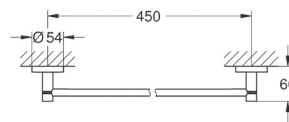

Toallero de barra de 45 cm Essentials
Hecho de metal
Fijación oculta

- **40688AL1** ● Brushed Hard Graphite

nuevo