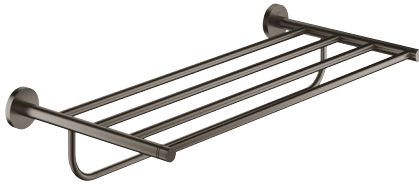

Toallero multitrack de 55 cm Essentials
Hecho de metal
Fijación oculta

- **40800DL1** ● Brushed Warm Sunset
- **40800GL1** ● Cool sunrise
- **40800AL1** ● Brushed Hard Graphite