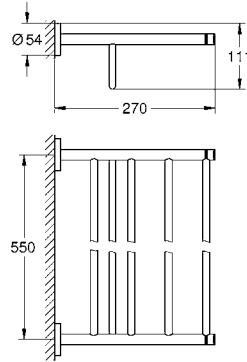

- 40365DL1** ● Brushed Warm Sunset
- 40365GL1** ● Cool sunrise
- 40365AL1** ● Brushed Hard Graphite

Toallero multitrack de 55 cm Essentials
Hecho de metal
Fijación oculta

- 40800DL1** ● Brushed Warm Sunset
- 40800GL1** ● Cool sunrise
- 40800AL1** ● Brushed Hard Graphite