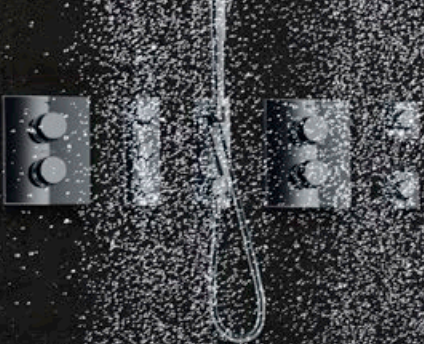

PURE LUXURY
AQUASYMPHONY

EXPLORE
LOS LUGARES
MÁS INSPIRADORES
DEL MUNDO CON
AQUASYMPHONY
BY GROHE.

A wide-angle landscape photograph of a mountain range. The foreground shows a calm lake reflecting the surrounding mountains and sky. The middle ground features a valley with a dense forest of evergreen trees. The background consists of high, rugged mountains with some snow patches, partially obscured by a soft, hazy mist. The overall color palette is muted, with greys, blues, and earthy tones.