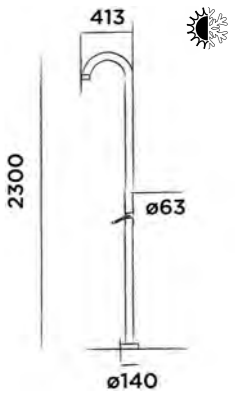

JEE-O outdoor collection price list

JEE-O original shower 01

Freestanding shower mixer
- vrijstaande douche met ééngreepsmengkraan
- colonne de douche avec mitigeur
- Dusch-Einhebelmischarmatur freistehend

Order code:
Bestelcode - Code de commande - Bestellnummer

100-6100 € 1.465,-
● Brushed stainless steel
Geborsteld RVS - Acier inoxydable brossé - Edelstahl gebürstet

100-6101 € 1.635,-
● Polished stainless steel
Gepolijst RVS - Acier inoxydable poli - Edelstahl poliert