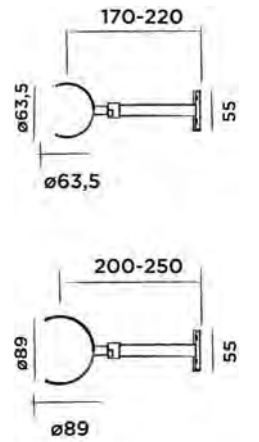

JEE-O wall bracket

Wall bracket
- wandhouder
- support mural
- Wandhalter

Order code:
Bestelcode - Code de commande - Bestellnummer

101-6000 For JEE-O original and JEE-O pure showers

201-6000 For JEE-O fatline showers € 180,-
● Brushed stainless steel
Geborsteld RVS - Acier inoxydable brossé - Edelstahl gebürstet

101-6001 For JEE-O original and JEE-O pure showers

201-6001 For JEE-O fatline shower € 200,-
● Polished stainless steel
Gepolijst RVS - Acier inoxydable poli - Edelstahl poliert