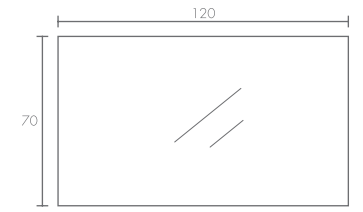

Negro

Gris Polar

Acacia

Manzano

Nogal

Las tonalidades de los acabados pueden variar respecto a la guía de color.