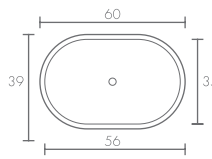

Negro

Gris Polar

Acacia

Manzano

Nogal

Las tonalidades de los acabados pueden variar respecto a la guía de color.