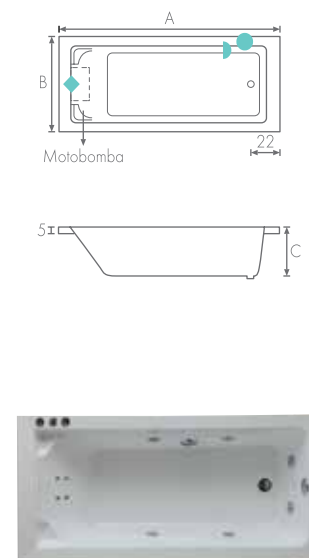

170 x 80 x 40 cm.

Cupo 1 persona / 210 lts. | 73

167 x 91 x 45 cm.

Cupo 1 persona / 265 lts.

140 x 80 x 45 cm.

Cupo 1 persona / 210 lts.

76 | PORTUGUESA

180 x 106 x 45 cm.

Cupo 1 persona / 265 lts.

SEGOVIA

167 x 91 x 45 cm.

Cupo 1 persona / 180 lts. | 77

QUATRO

148 x 84 x 34.5 cm.

Cupo 1 persona / 200 lts.

VENTO