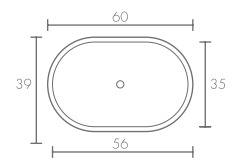

Negro

Gris Polar

Acacia

Manzano

Nogal

Las tonalidades de los acabados pueden variar respecto a la guía de color.