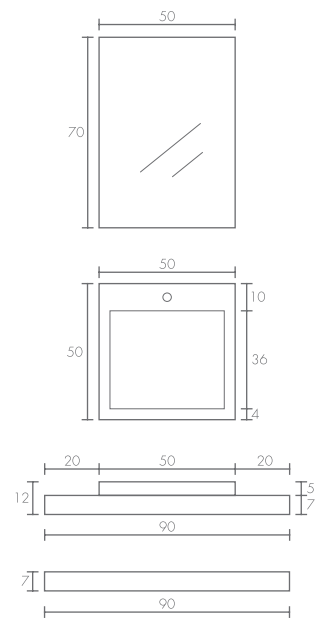

ELIJE tu color y fondo sólido o blanco.

ELIJE tu color, fondo sólido o blanco y ubicación (izquierda, centro o derecha).