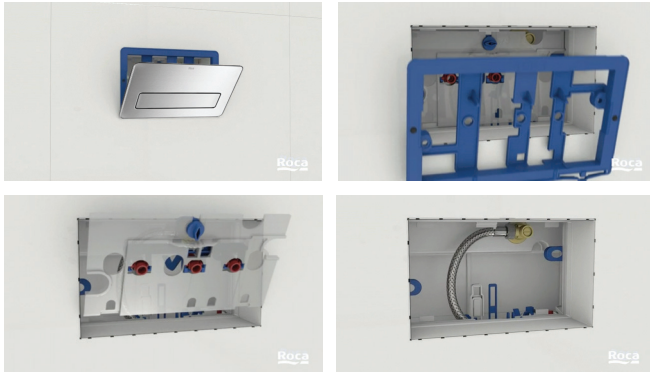

Easy installation

The installation is quick and simple.

A complete installation pack with detailed instructions is included.

You can find animated films at www.roca.com that will guide you through the different steps to be followed during installation.

Easy maintenance

The design of the product offers an easy access to its interior, so that its maintenance may be carried out easily and immediately.

The instructions include specific maintenance and cleaning recommendations as well as a complete list of spare parts.

Roca Guarantee

Roca Installation Systems have been designed to guarantee the highest satisfaction.

Roca offers a 5 year warranty on its installation systems for plastic tanks and a 10 year warranty on the metallic frames.

All cisterns comply with the norm EN-14055, CE.