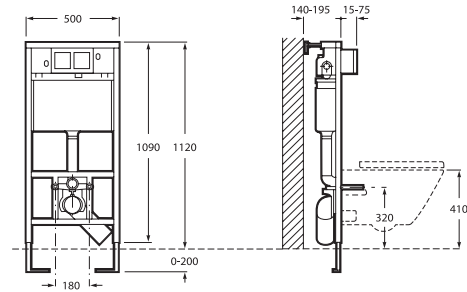

Duplo WC Compact

Installation system for wall-hung WC.
With 8 cm compact cistern, dual flush mechanism 6/3, 4,5/3 and 4/2 litres and installation accessories.
Minimum depth 80/90 mm.
Draining elbow $\varnothing$ 90/90 and $\varnothing$ 90/110

Ref: A890080020