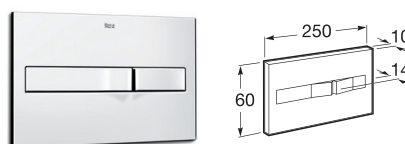

PL2 Dual Flush

Ref: A890096001 Chromed

Ref: A890096002 Grey