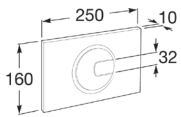

PL6 Dual Flush

Ref: A890085001 Chromed

Active installation systems

for wall-hung WCs

Active WC

Installation system for wall-hung WC.
With dual flush mechanism 6/3 and 4,5/3 litres
and installation accessories.
Draining elbow Ø 90/110