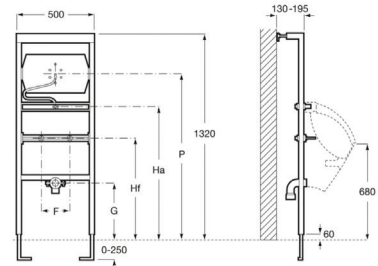

For wall-hung bidet

Duplo for wall-hung bidet

Installation system for wall-hung bidet.
With installation accessories.
Minimum depth 140 mm

Ref: A890091200

For urinal

Duplo for urinal

Installation system for urinal.
With installation accessories.
Minimum depth 140 mm

Ref: A890094100

For basin

Duplo for basin

Installation system for wall-hung basins
With installation accessories.
Minimum depth 140 mm

Ref: A890093000

Accessability and comfort

Silent in wall

Noise damping joint for WC and bidet.