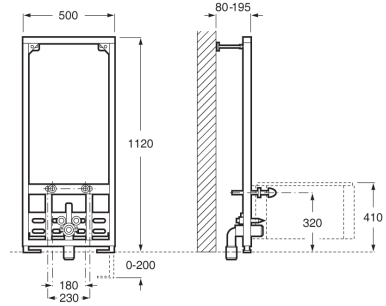

Compatibility table

	Mechanical									Electronics			
	PL1	PL2	PL3	PL4	PL5	PL6	52-B	62-B	B01	EP-1	EP-1 Comp	PL-3	PL-3 Comp
operating plates	dual	dual	single	dual	dual	dual	dual	dual	dual	dual	dual	dual	dual
Duplo WC Compact											✓		✓
Basic WC Compact											✓		✓
Basic Tank Compact											✓		✓
Duplo WC	✓	✓	✓	✓	✓	✓				✓		✓	
Duplo WC Smart	✓	✓	✓	✓	✓	✓				✓		✓	
Basic WC	✓	✓	✓	✓	✓	✓	✓	✓	✓	✓		✓	
Active WC							✓	✓	✓				
Active SET WC													

For wall-hung bidet

Duplo for wall-hung bidet

Installation system for wall-hung bidet.
With installation accessories.
Minimum depth 140 mm

Ref: A890091200

For urinal

Duplo for urinal

Installation system for urinal.
With installation accessories.
Minimum depth 140 mm