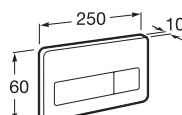

Ref: A890096001 Chromed

Ref: A890096002 Grey

PL3 Single

Ref: A890097104 Stainless steel

PL3 Dual Flush

Ref: A890097004 Stainless steel

PL3 Electronic Dual Flush

Ref: A890097400 Stainless steel