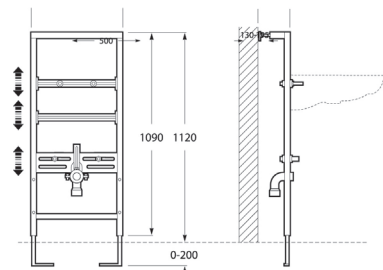

Ref: A890094100

For basin

Duplo for basin

Installation system for wall-hung basins
With installation accessories.
Minimum depth 140 mm

Ref: A890093000

Accessability and comfort

Silent in wall

Noise damping joint for WC and bidet.