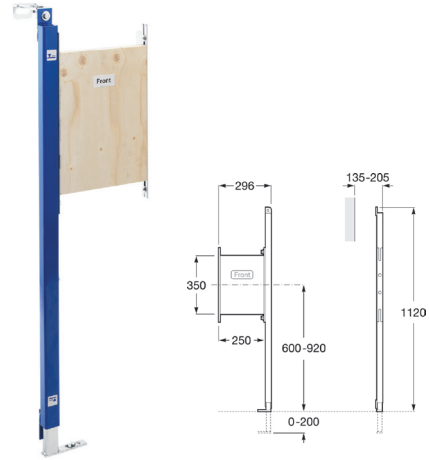

Duplo Handicapped

Frame to adjust the support bar.
Right/left installation.

Ref: A890090600