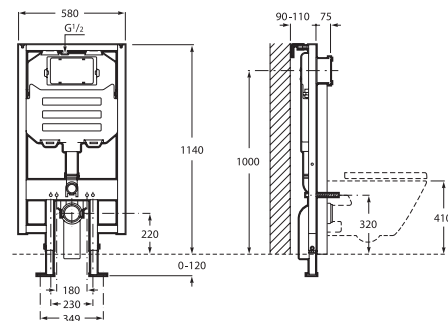

The **Duplo WC** systems include a cistern equipped with dual flush technology to be adjusted to 6/3, 4,5/3 and 4/2 litres.

Duplo WC

Installation system for wall-hung WC.
With cistern and dual flush mechanism 6/3, 4,5/3 and 4/2 litres and installation accessories.
Minimum depth 140 mm.
Draining elbow \varnothing 90/90 and \varnothing 90/110

Ref: A890090020

Duplo WC Compact

Installation system for wall-hung WC.
With 8 cm compact cistern, dual flush mechanism 6/3, 4,5/3 and 4/2 litres and installation accessories.
Minimum depth 80/90 mm.
Draining elbow \varnothing 90/90 and \varnothing 90/110

Ref: A890080020

Duplo WC Smart*

Installation system for wall-hung WC.
With 8 cm compact cistern, dual flush mechanism 6/3, 4,5/3 and 4/2 litres and installation accessories. Smart toilet connection and a corrugated pipe.
Minimum depth 140mm, height 1.190 and draining elbow \varnothing 90/110