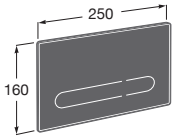

EP - 1 Dual Flush

Ref: A890102008 Electronic
Ref: A890103008 Electronic (for Compact systems)

PL4 Dual Flush

Ref: A890098001 Chromed
Ref: A890098005 Combi

PL6 Dual Flush

Ref: A890085001 Chromed