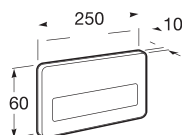

PL3 Single

Ref: A890097104 Stainless steel