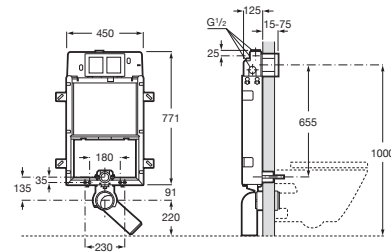

Ref: A890080020

Duplo WC Smart*

Installation system for wall-hung WC.
With 8 cm compact cistern, dual flush mechanism 6/3, 4,5/3 and 4/2 litres and installation accessories. Smart toilet connection and a corrugated pipe.
Minimum depth 140mm, height 1.190 and draining elbow \varnothing 90/110

Ref: A890090800

*Recommended for In-Wash Inspira wall-hung toilet bowl. Compatible with all operating panels (except the ones for the Active installation system).

Basic WC

Concealed cistern with dual flush mechanism
6/3, 4,5/3 and 4/2 litres for wall-hung WC.
Minimum depth 125 mm.
Draining elbow \varnothing 90/90 and \varnothing 90/110

Ref: A890090120

Basic WC Compact

Compact concealed cistern with dual flush mechanism 6/3, 4,5/3 and 4/2 litres, for wall-hung WC
With fixations and connecting pipe.
Minimum depth 80/90 mm.
Draining elbow \varnothing 90/90 and \varnothing 90/110