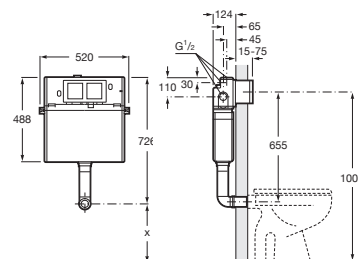

Basic WC

Concealed cistern with dual flush mechanism
6/3, 4,5/3 and 4/2 litres for wall-hung WC.
Minimum depth 125 mm.
Draining elbow $\varnothing$ 90/90 and $\varnothing$ 90/110

Ref: A890090120

Basic WC Compact

Compact concealed cistern with dual flush mechanism 6/3, 4,5/3 and 4/2 litres, for wall-hung WC
With fixations and connecting pipe.
Minimum depth 80/90 mm.
Draining elbow $\varnothing$ 90/90 and $\varnothing$ 90/110

Ref: A890080120

For floor standing WC

The **Basic Tank** system allows for the quick and easy installation of floor standing WCs.
For dry or wet walls.

They include the connecting pipe to the WC and a cistern with dual flush to be adjusted to 6/3, 4,5/3 and 4/2 liters.

Basic Tank Compact

Concealed compact. Cistern with dual flush mechanism 6/3, 4,5/3 and 4/2 litres.
With fixations and connecting tube.
Minimum depth 80 mm.

Ref: A890080200