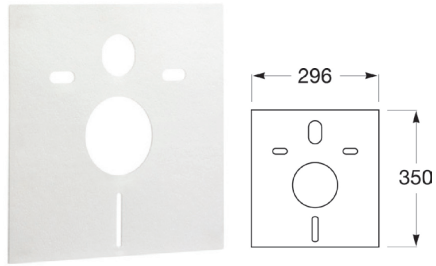

Ref: A890094100

For basin

Duplo for basin

Installation system for wall-hung basins
With installation accessories.
Minimum depth 140 mm

Ref: A890093000

Accessability and comfort

Silent in wall

Noise damping joint for WC and bidet.