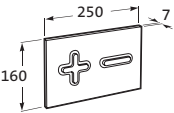

PL6 Dual Flush

Ref: A890085001 Chromed

Active installation systems

for wall-hung WCs

Active WC

Installation system for wall-hung WC.
With dual flush mechanism 6/3 and 4,5/3 litres
and installation accessories.
Draining elbow Ø 90/110