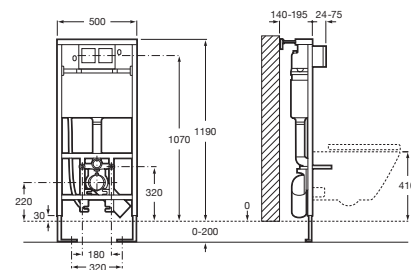

*Recommended for In-Wash Inspira wall-hung toilet bowl. Compatible with all operating panels (except the ones for the Active installation system).