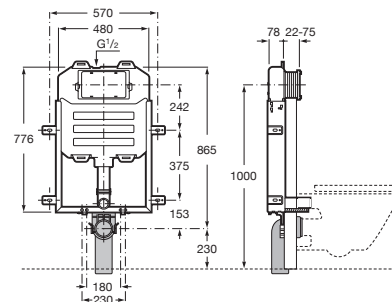

Ref: A890090120

Basic WC Compact

Compact concealed cistern with dual flush mechanism 6/3, 4,5/3 and 4/2 litres, for wall-hung WC
With fixations and connecting pipe.
Minimum depth 80/90 mm.
Draining elbow \varnothing 90/90 and \varnothing 90/110

Ref: A890080120

For floor standing WC

The **Basic Tank** system allows for the quick and easy installation of floor standing WCs.
For dry or wet walls.

They include the connecting pipe to the WC and a cistern with dual flush to be adjusted to 6/3, 4,5/3 and 4/2 liters.